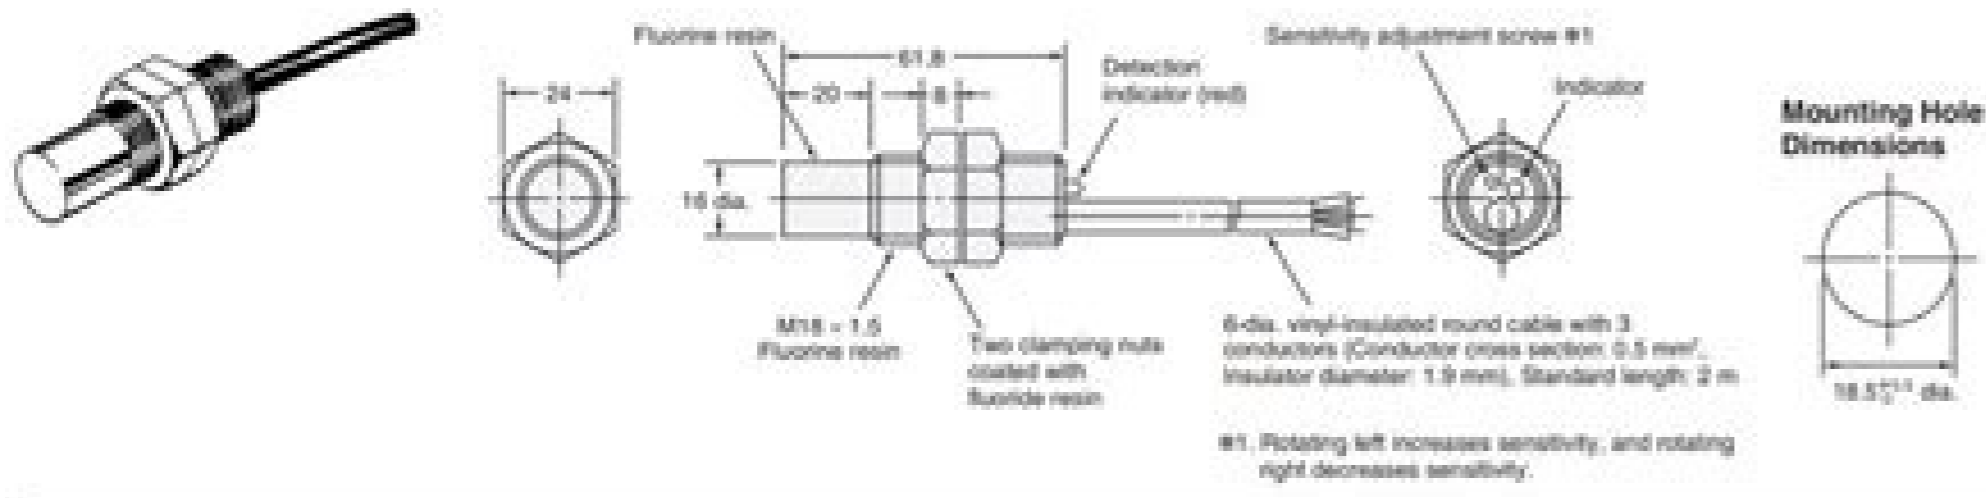

E2KQ-X10ME□